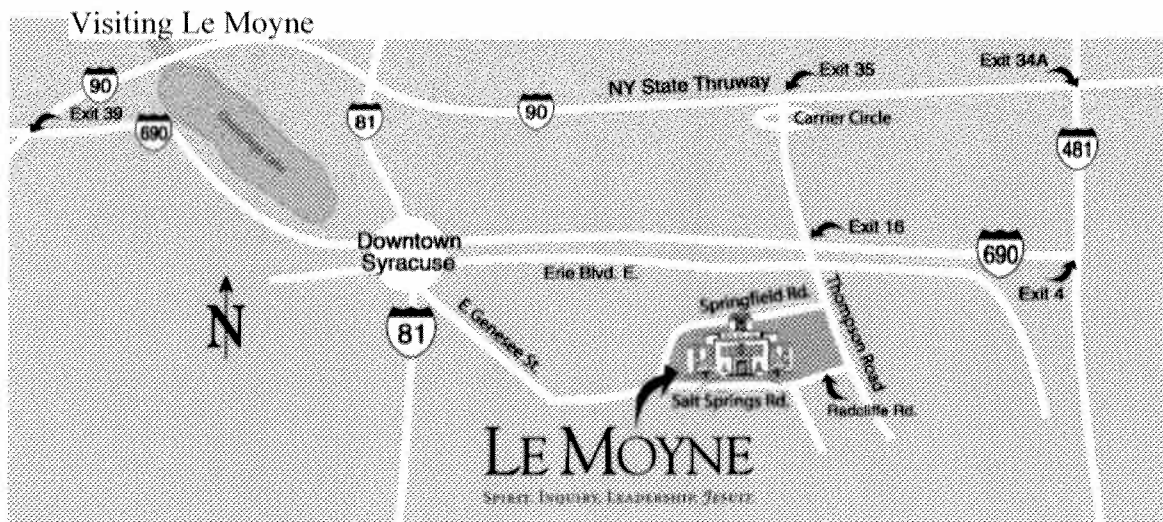

ATHLETICS

ADMISSION

A

YOU ARE HERE > LE MOYNE 101//VISIT LE MOYNE

VISIT

Visit the Campus

Driving Directions

Le Moyne is located in Syracuse, at the heart of New York state, within easy driving distance of Boston, Cleveland, New York City, Toronto, Ottawa, Philadelphia and Washington, D.C.

Quality Inn
East Syracuse, Carrier
315-432-9333 or 800-3

Genesee Grande Hotel
Syracuse
(800) 365-4663 or (315

Hampton Inn
Syracuse
315-373-0333

Hilton Garden Inn
East Syracuse, Carrier
7/9/2015 27 of 1315

Residence Inn
East Syracuse, Carrier
315-432-4488 or 888-2

Springhill Suites
East Syracuse, Carrier
3150437-0056 or 888-2

Bus or Train

Syracuse's Regional Transportation Center is home to train & bus services provided by Amtrak, Greyhound and Trailways. The RTC is accessible by Centro bus 7 days a week from locations in Onondaga, Cayuga and Oswego counties.

Greyhound
Trailways
Amtrak

The Le Moyne campus is accessible by Centro Bus route #76 Salt Springs. Centro also offers FREE service to nearby Shoppingtown Mall, WalMart plaza and the Fayetteville Town Center, as well as a Friday night service to downtown Syracuse and the Carousel Mall.