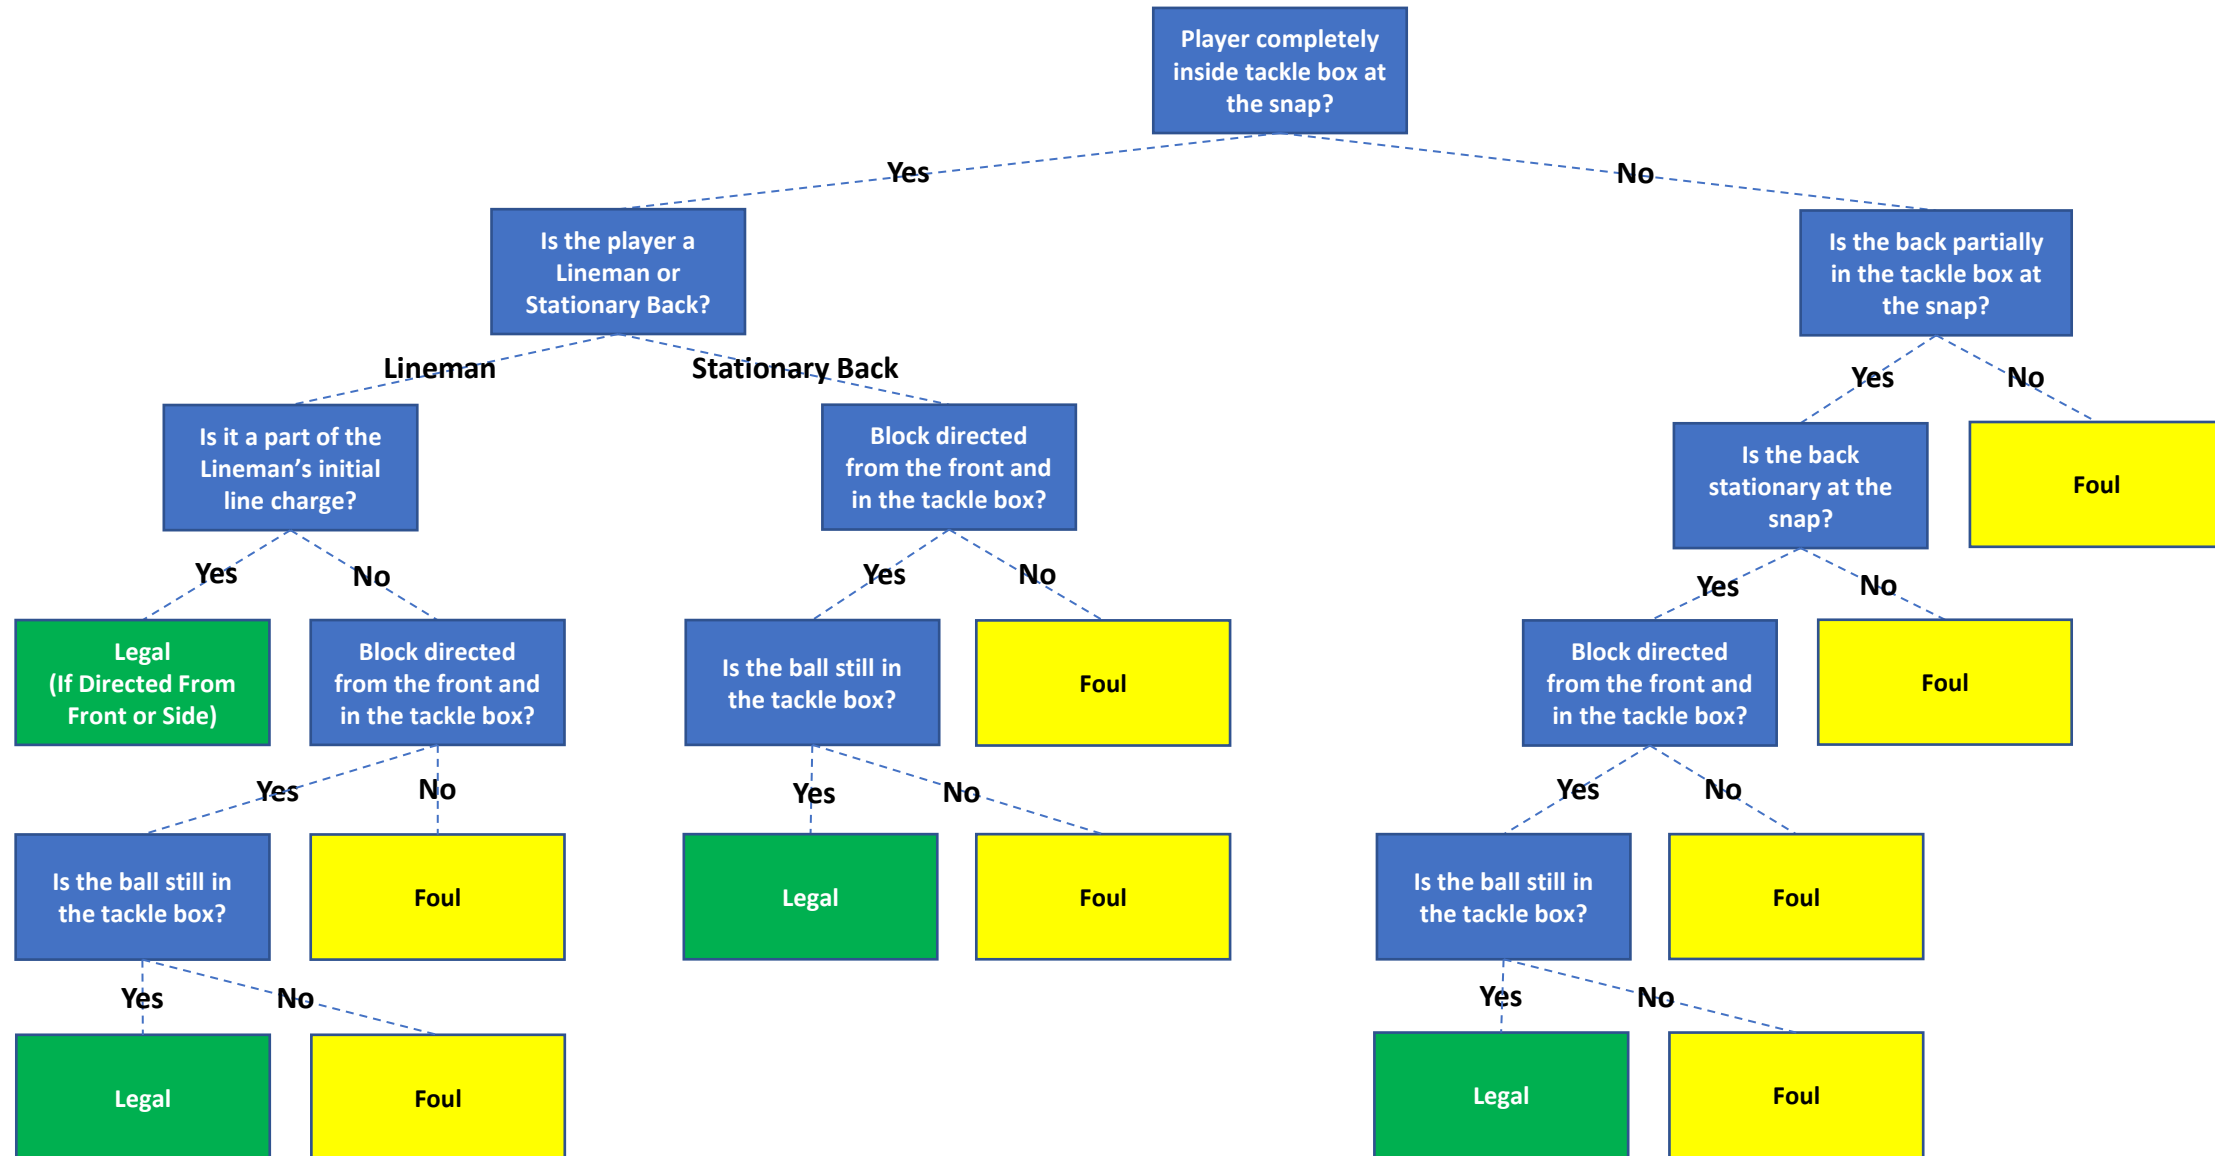

Blocks Below The Waist *Simplified*

This graphic assumes a Block Below The Waist has occurred on the field.

When In Doubts...

- The offensive player initiating the block is IN the tackle box
 - IN the tackle box is in reference to where the block starts, not where the contact occurs
- The block is from the side and NOT the front
- The block IS a part of the initial line charge of the offensive lineman